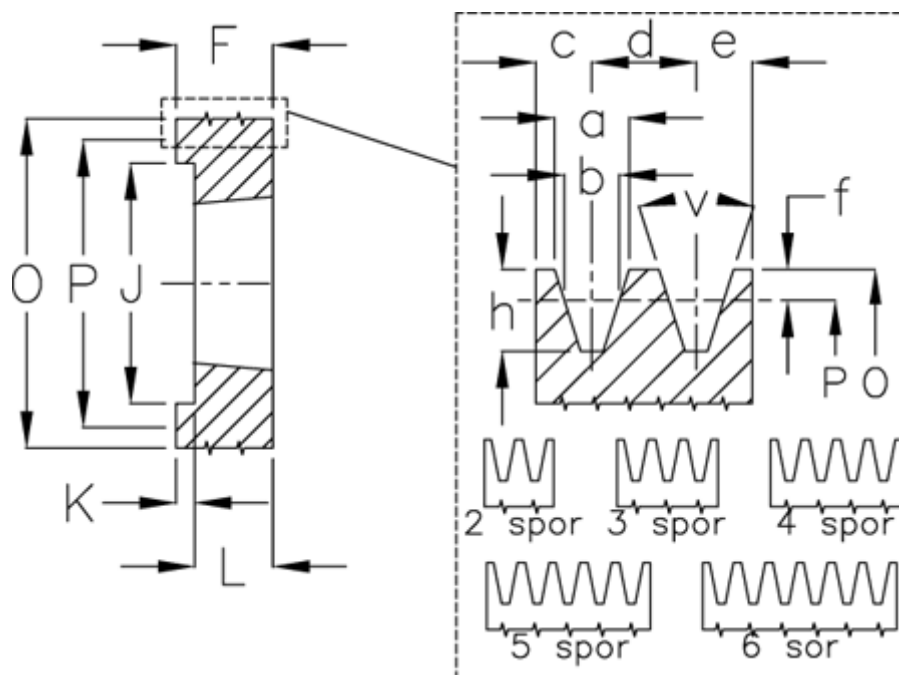

Article number: 604110007103

Description: V-belt pulley SPA 71/3 TL1108

Measures

a	= 12,7	For bush	= 1108	P	= 71
b	= 11	h	= 13,8	Type	= SPA
Bush ζ max	= 28	J	= 40.0	v	= 34 grader
c	= 10	K	= 28		
d	= 15	L	= 22		
e	= 10	m	= -		
f	= 2,8	Number of ribs	= 3		
F	= 20	O	= 76,5		